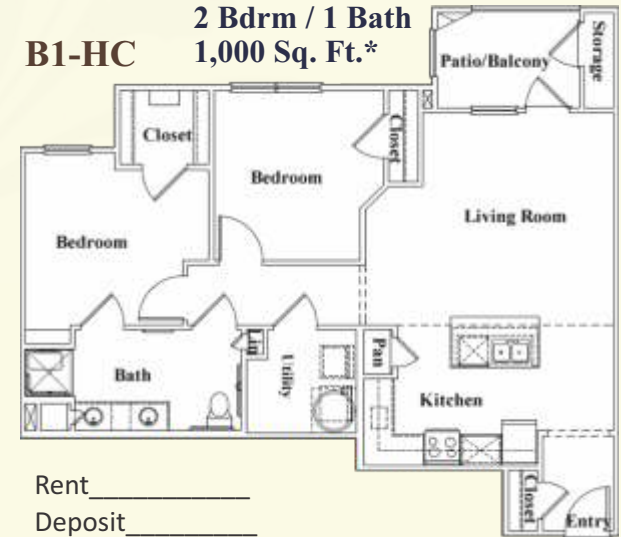

**A1-HC**

**1 Bdrm / 1 Bath**  
**750 Sq. Ft.\***

**A2-HC**

**1 Bdrm / 1 Bath**  
**750 Sq. Ft.\***

**A3**

**1 Bdrm / 1 Bath**  
**750 Sq. Ft.\***

**B1**

**2 Bdrm / 1 Bath**  
**1,000 Sq. Ft.\***

**B1-HC**

**2 Bdrm / 1 Bath**  
**1,000 Sq. Ft.\***

\*All square footage is approximate

1161 Austin Street  
Mason, Texas 76856  
**(325) 294-4095**