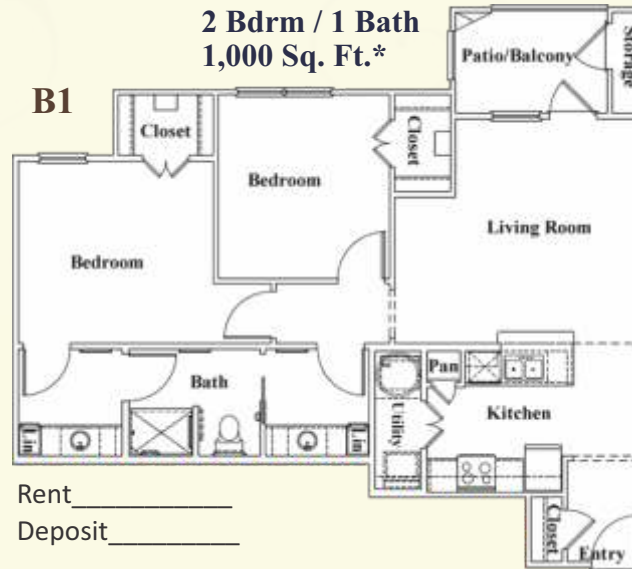

**A1-HC**

**1 Bdrm / 1 Bath**  
**750 Sq. Ft.\***

**A2-HC**

**1 Bdrm / 1 Bath**  
**750 Sq. Ft.\***

**A3**

**1 Bdrm / 1 Bath**  
**750 Sq. Ft.\***

**B1**

**2 Bdrm / 1 Bath**  
**1,000 Sq. Ft.\***

**B1-HC**

**2 Bdrm / 1 Bath**  
**1,000 Sq. Ft.\***

\*All square footage is approximate

1161 Austin Street  
Mason, Texas 76856  
**(325) 294-4095**