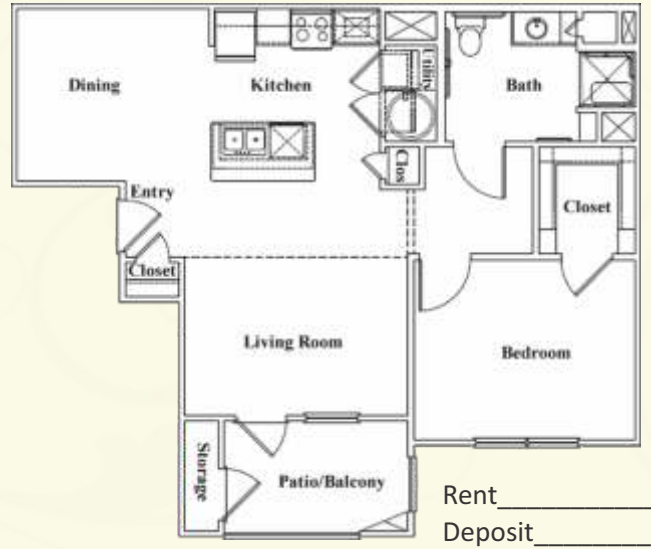

Professionally Managed by

[SilverleafAtMason.com](http://SilverleafAtMason.com)

1161 Austin Street  
Mason, Texas 76856  
**(325) 294-4095**

\*\*Restrictions may apply

\*In select units

**A1**

**1 Bdrm / 1 Bath**  
**750 Sq. Ft.\***

**A1-HC**

**1 Bdrm / 1 Bath**  
**750 Sq. Ft.\***

**A2-HC**

**1 Bdrm / 1 Bath**  
**750 Sq. Ft.\***

**A3**

**1 Bdrm / 1 Bath**  
**750 Sq. Ft.\***

**B1**

**2 Bdrm / 1 Bath**  
**1,000 Sq. Ft.\***