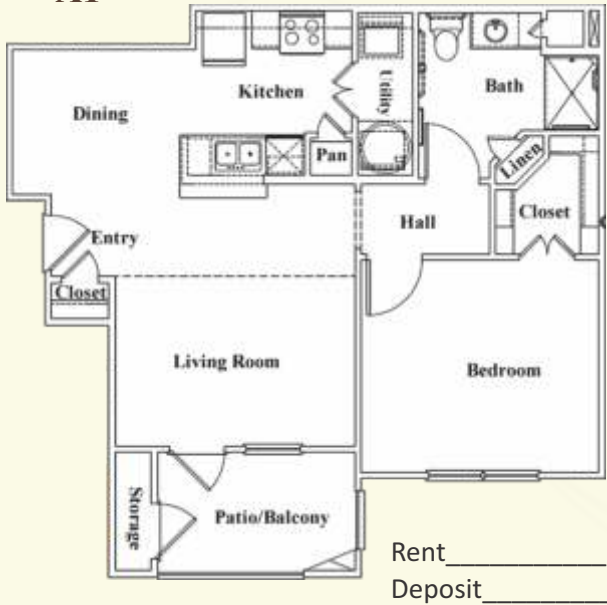

Professionally Managed by

[SilverleafAtMason.com](http://SilverleafAtMason.com)

1161 Austin Street  
Mason, Texas 76856  
**(325) 294-4095**

\*\*Restrictions may apply

\*In select units

**A1**

**1 Bdrm / 1 Bath**  
**750 Sq. Ft.\***

**A1-HC**

**1 Bdrm / 1 Bath**  
**750 Sq. Ft.\***

**A2-HC**

**1 Bdrm / 1 Bath**  
**750 Sq. Ft.\***

**A3**

**1 Bdrm / 1 Bath**  
**750 Sq. Ft.\***

**B1**

**2 Bdrm / 1 Bath**  
**1,000 Sq. Ft.\***